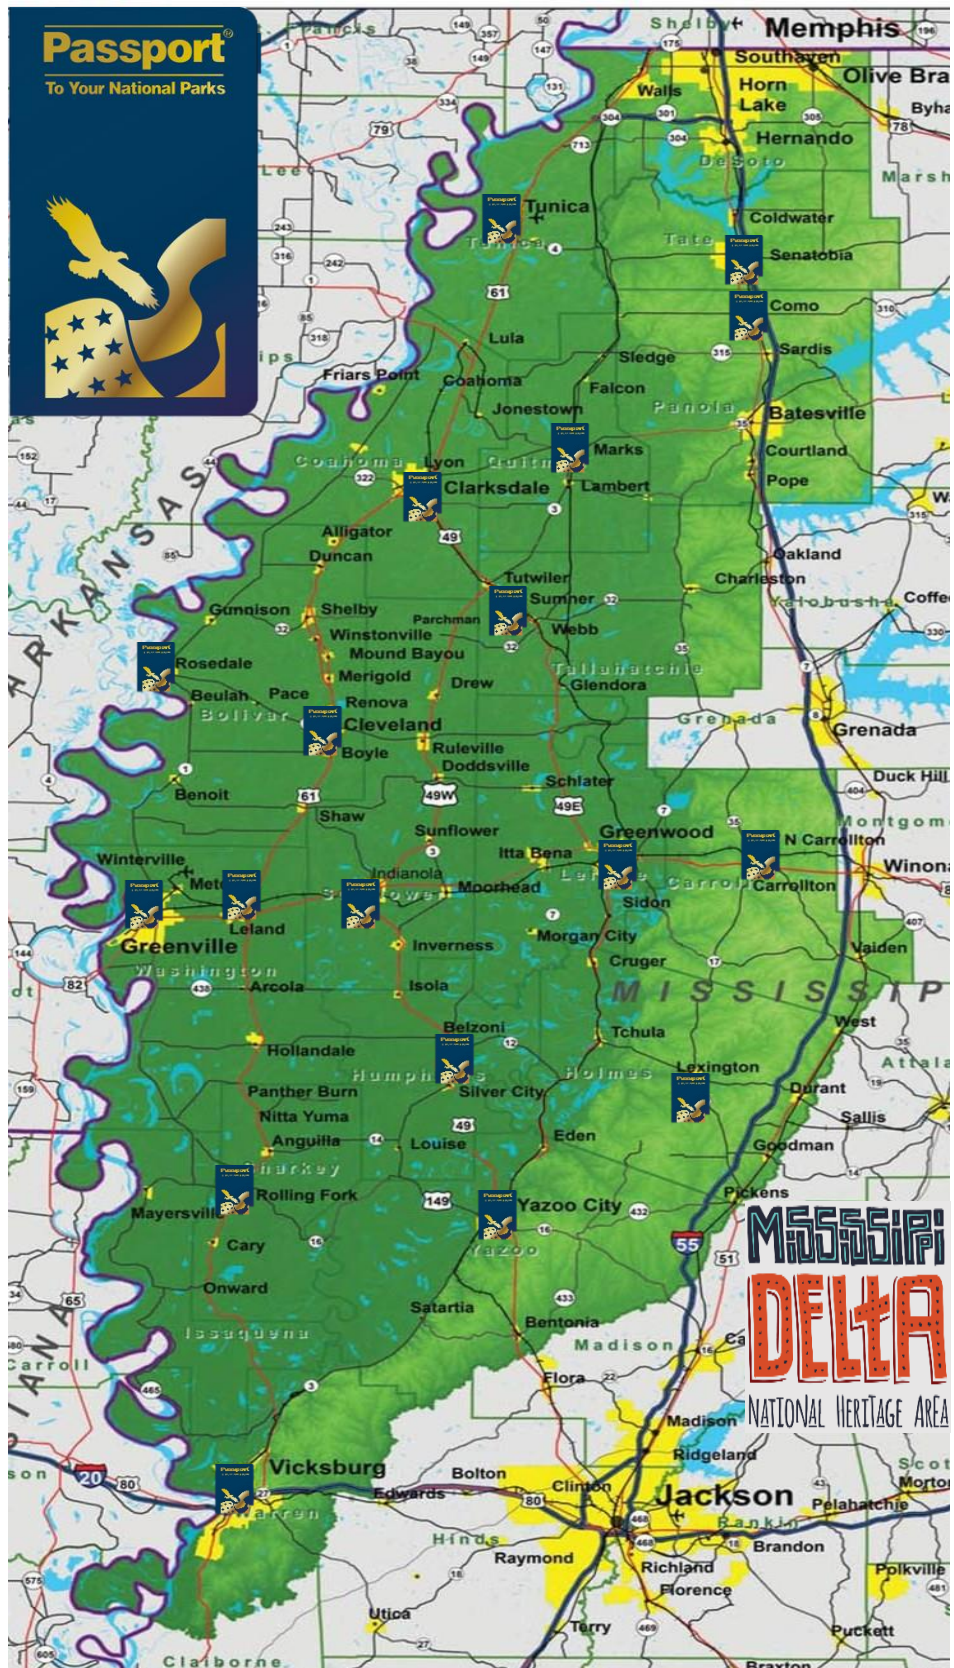

Bolivar County Stamp

Bolivar County Courthouse
801 Main Street
Rosedale, MS 38769
(662) 759-6521

Carroll County Stamp

Carroll County Courthouse
600 Lexington Street
Carrollton, MS 38917
(662) 237-9274

Cleveland, MS Stamp

Cleveland CVB
101 South Bayou Avenue
Cleveland, MS 38732
(662) 843-2712

Coahoma County Stamp

Coahoma County CVB
326 Blues Alley
Clarksdale, MS 38614
(662) 627-6149

Delta Blues Museum Stamp

Delta Blues Museum
1 Blues Alley Lane
Clarksdale, MS 38614
(662) 627-6820

DeSoto County Stamp

DeSoto County CVB
4716 Pepper Chase Drive
Southaven, MS 38671
(662) 393-8770

Mississippi Delta National Heritage Area

Passports to Your National Parks

Fort Pemberton Stamp

Greenwood CVB
225 Howard Street
Greenwood, MS 38930
(662) 453-9197